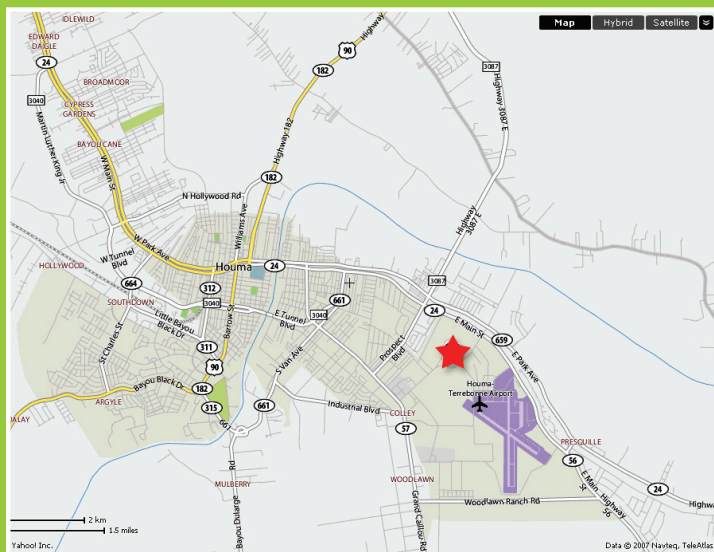

we've moved

Effective November 19, 2007, all BP GoM training formerly delivered at the Plantation Inn in Houma, Louisiana will be delivered at the temporary site of the BP Houma Operations Learning Center. Located on the grounds of the Alford Safety Services facility, the temporary site will allow for better training accommodations and will remain in operation until the new Learning Center opens in 3Q 2008.

**BP Houma Operations
Learning Center - Temporary Site
207 Clendenning Road
Houma, LA 70363**

Contact Us

Phone: 866-905-4492

E-mail: GoMOpsTraining@bp.com

Website: www.bpgomtf.com

From the New Orleans Airport

- Turn right on W Airline Hwy / US-61. (go 3 mi)
- Merge onto I-310 S toward Boutte. (go 9.3 mi)
- Take the Houma exit onto US-90 W. (go 2.8 mi)
- Continue to follow US-90 W. (19.3 mi)
- Take ramp toward Houma. (go 0.3 mi)
- Turn left on LA-182 W / US-90 BR W. (go 8 mi)
- Turn left on LA-24 / E Main St. (go 0.9 mi)
- Turn right on Clendenning Rd. (go 0.7 mi)
- Arrive at 207 Clendenning Rd on the left.

From the BP Houma Heliport

- From Thunderbird Rd turn left onto LA-24. (go 0.8 miles)
- Turn left onto Clendenning Rd. (go 0.7 miles)
- Arrive at 207 Clendenning on the left.

Developing Our Greatest Assets